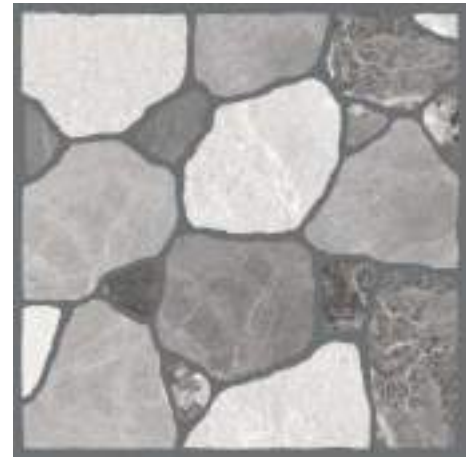

1/10

KATALOGDAKİ GÖRÜNLER
1/10 ORANINDA
KULLANILMIŞTIR
PRODUCT'S PICTURES ARE
USED AS A 1/10 FROM
REAL SIZES